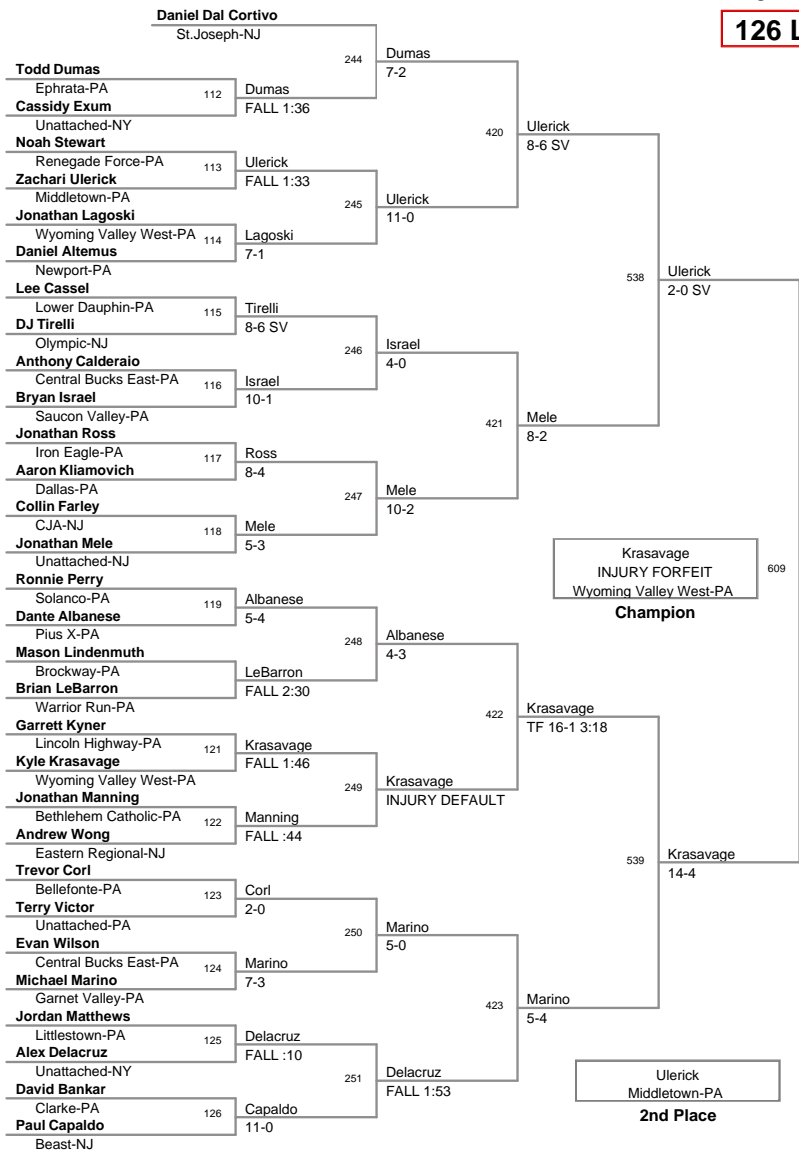

120 Lbs

126 Lbs

138 Lbs

PA Super 32
High School

145 Lbs

PA Super 32
High School

152 Lbs

PA Super 32
High School