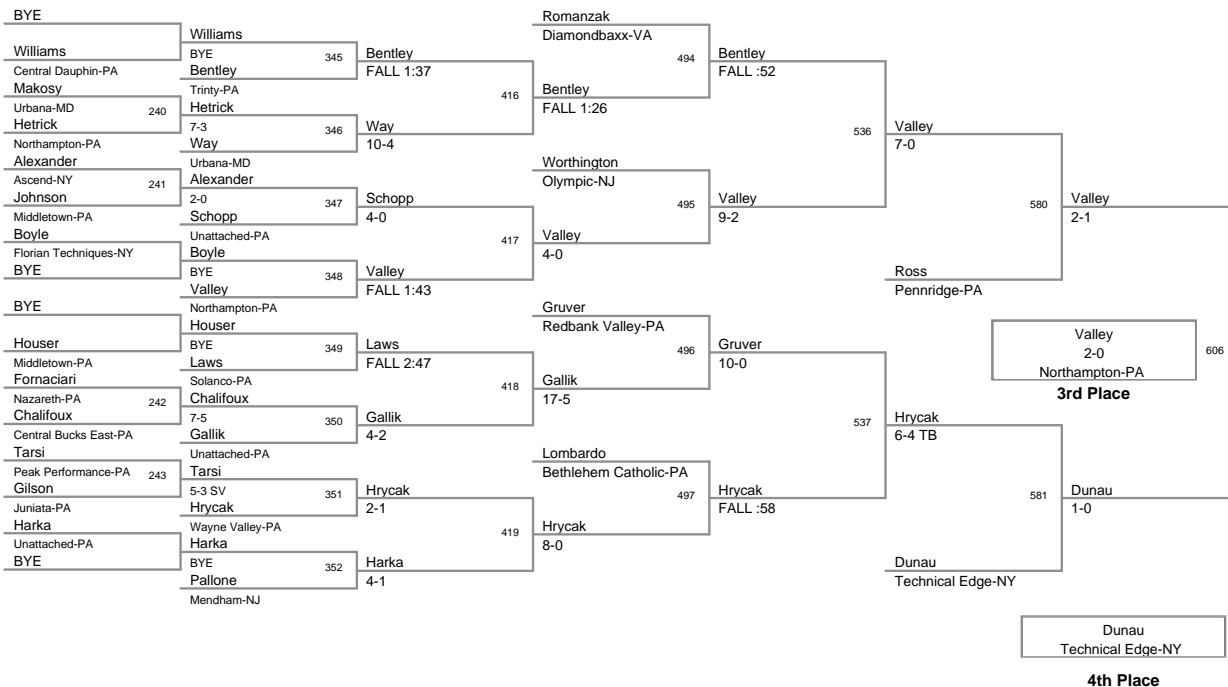

120 Lbs

126 Lbs

138 Lbs

PA Super 32
High School

145 Lbs

PA Super 32
High School

152 Lbs

PA Super 32
High School

160 Lbs

PA Super 32
High School

170 Lbs

PA Super 32
High School

182 Lbs

PA Super 32
High School

195 Lbs

PA Super 32
High School