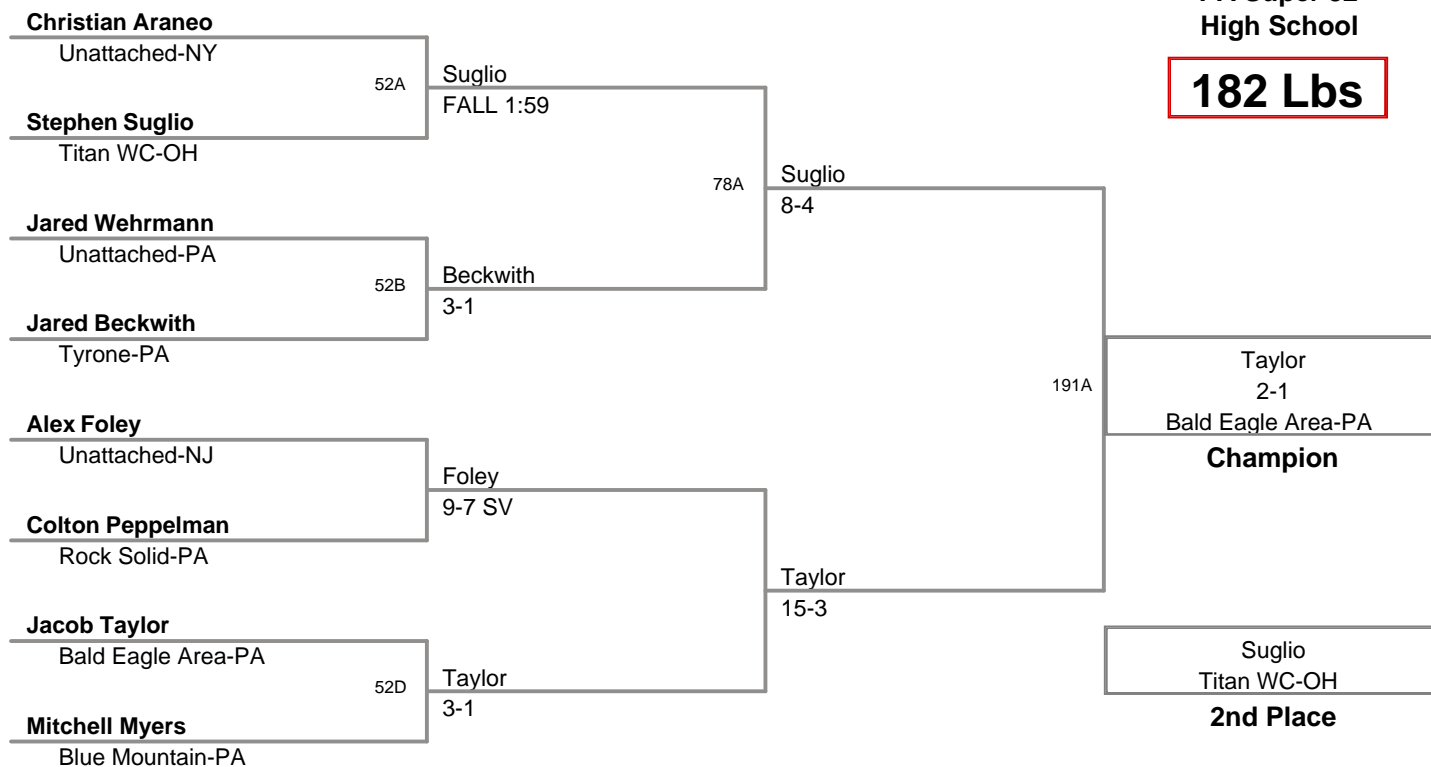

160 Lbs

PA Super 32
High School

170 Lbs

PA Super 32
High School

182 Lbs

PA Super 32
High School

195 Lbs

PA Super 32
High School

220 Lbs