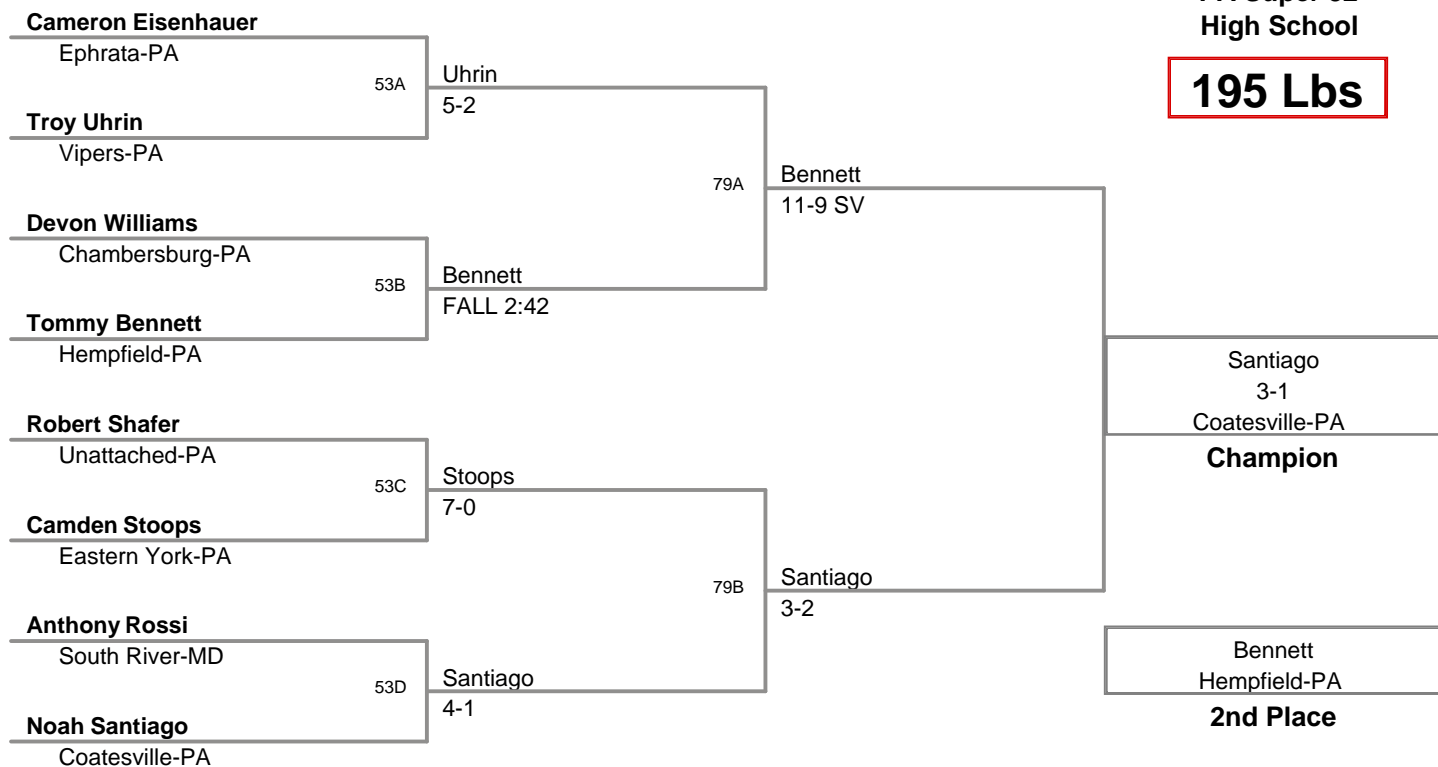

160 Lbs

PA Super 32
High School

170 Lbs

PA Super 32
High School

182 Lbs

PA Super 32
High School

195 Lbs

PA Super 32
High School

220 Lbs