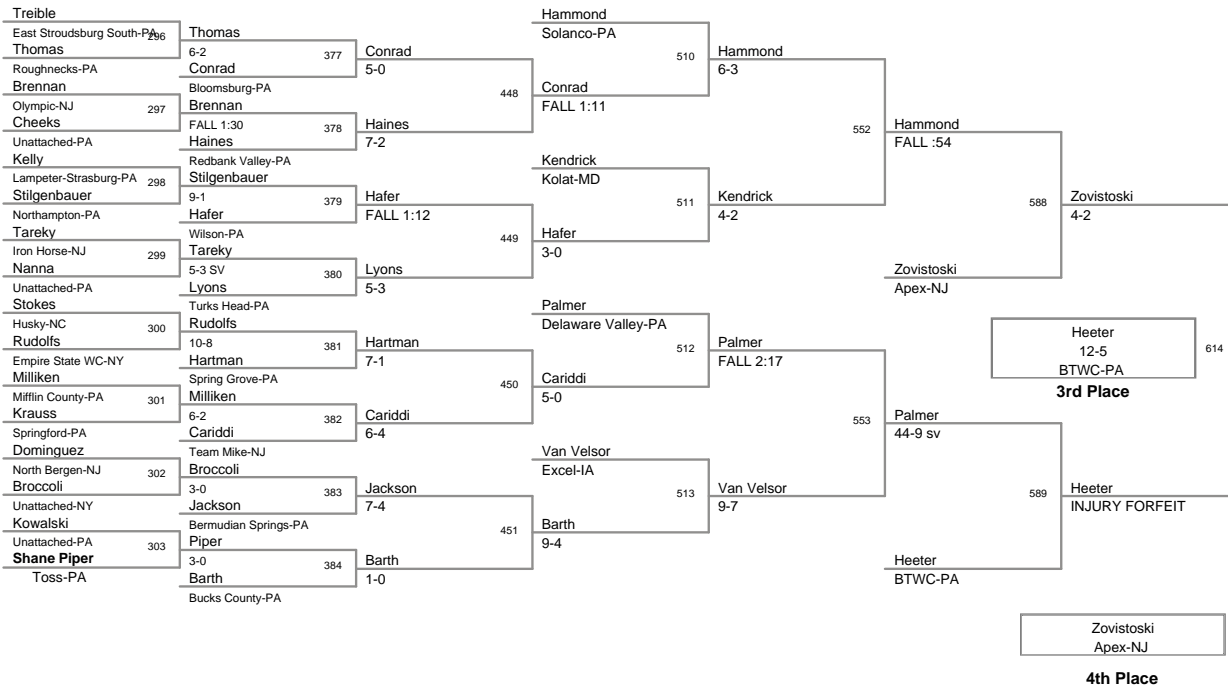

120 Lbs

126 Lbs

138 Lbs

PA Super 32
High School

145 Lbs

PA Super 32
High School

152 Lbs

PA Super 32
High School

160 Lbs

PA Super 32
High School

170 Lbs

PA Super 32
High School

182 Lbs

PA Super 32
High School

195 Lbs

PA Super 32
High School