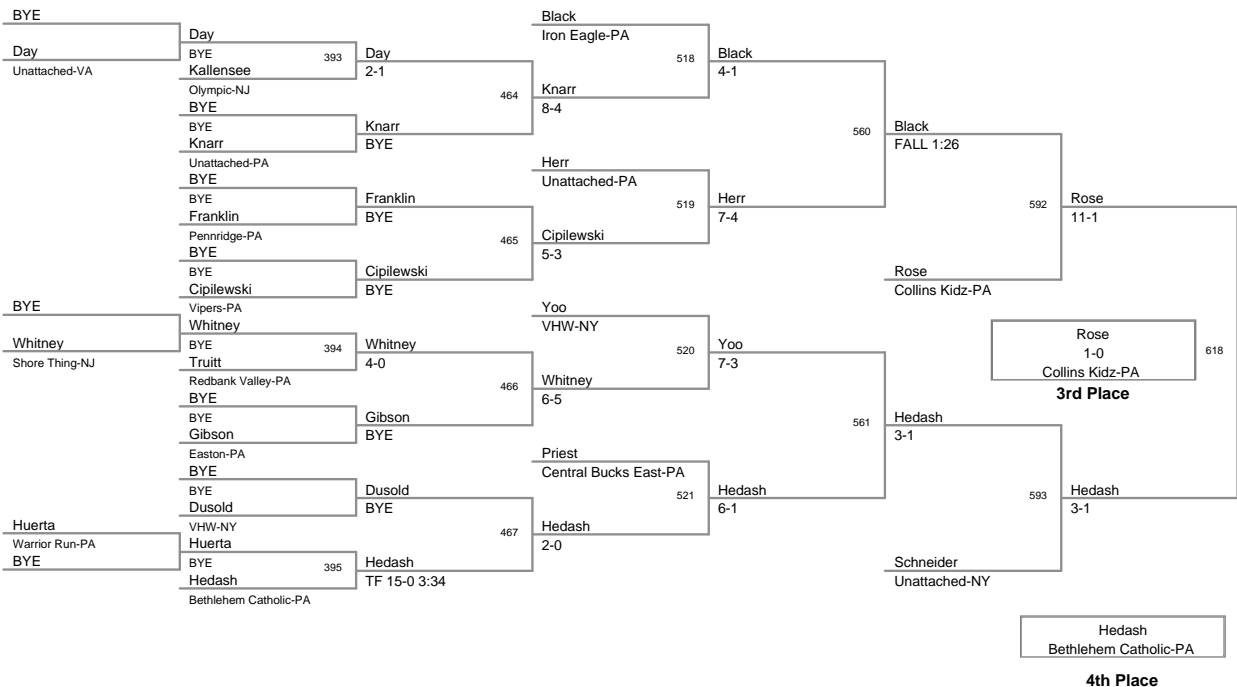

120 Lbs

126 Lbs

138 Lbs

PA Super 32
High School

145 Lbs

PA Super 32
High School

152 Lbs

PA Super 32
High School

160 Lbs

PA Super 32
High School

170 Lbs

PA Super 32
High School

182 Lbs

PA Super 32
High School

195 Lbs

PA Super 32
High School